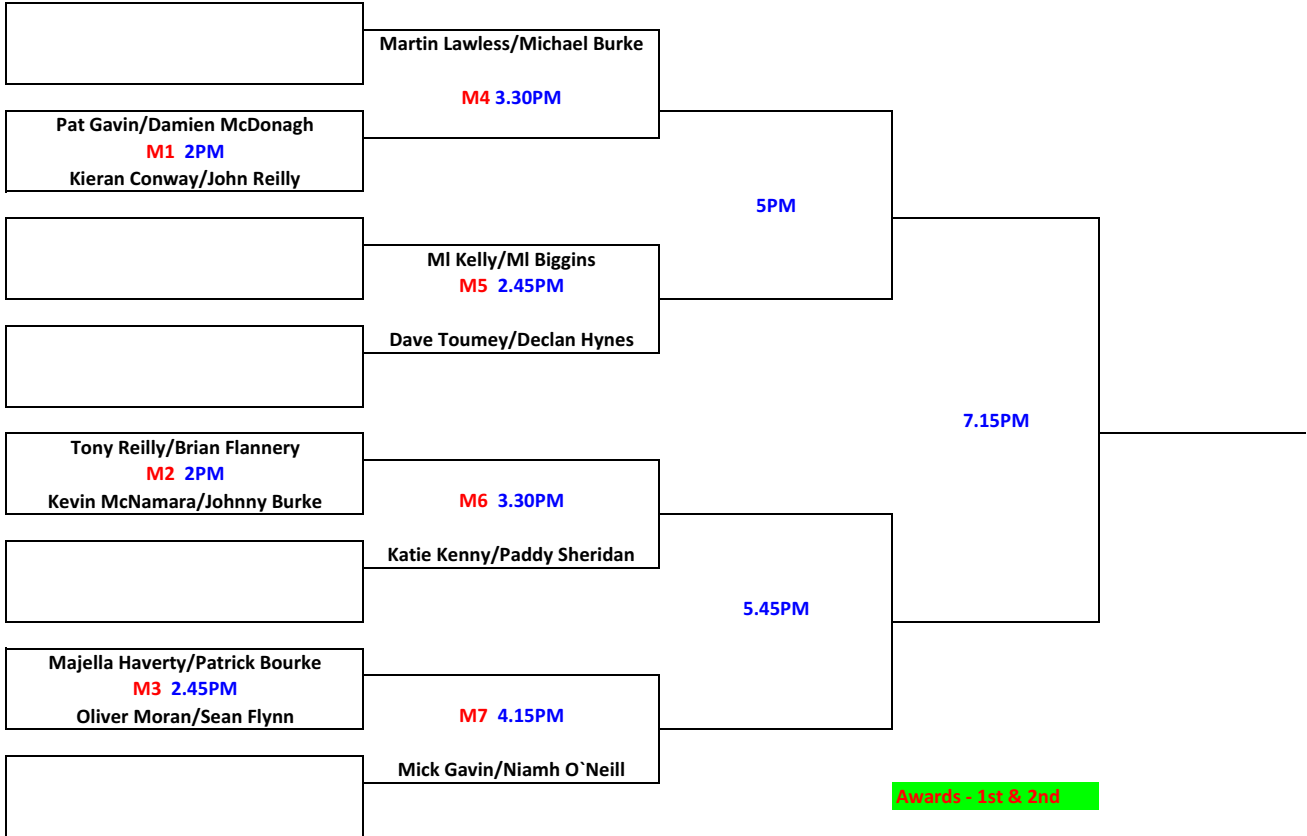

Castlebar Racquetball Club - New Years Doubles Competition

02/01/2012

Sponsors

Lensed eyewear compulsory

Entry fee - 10 Eur

Matches

2 x 15 points t-b 11 points

GOLD DIVISION

Awards - 1st & 2nd

Losers go into a Plate Competition