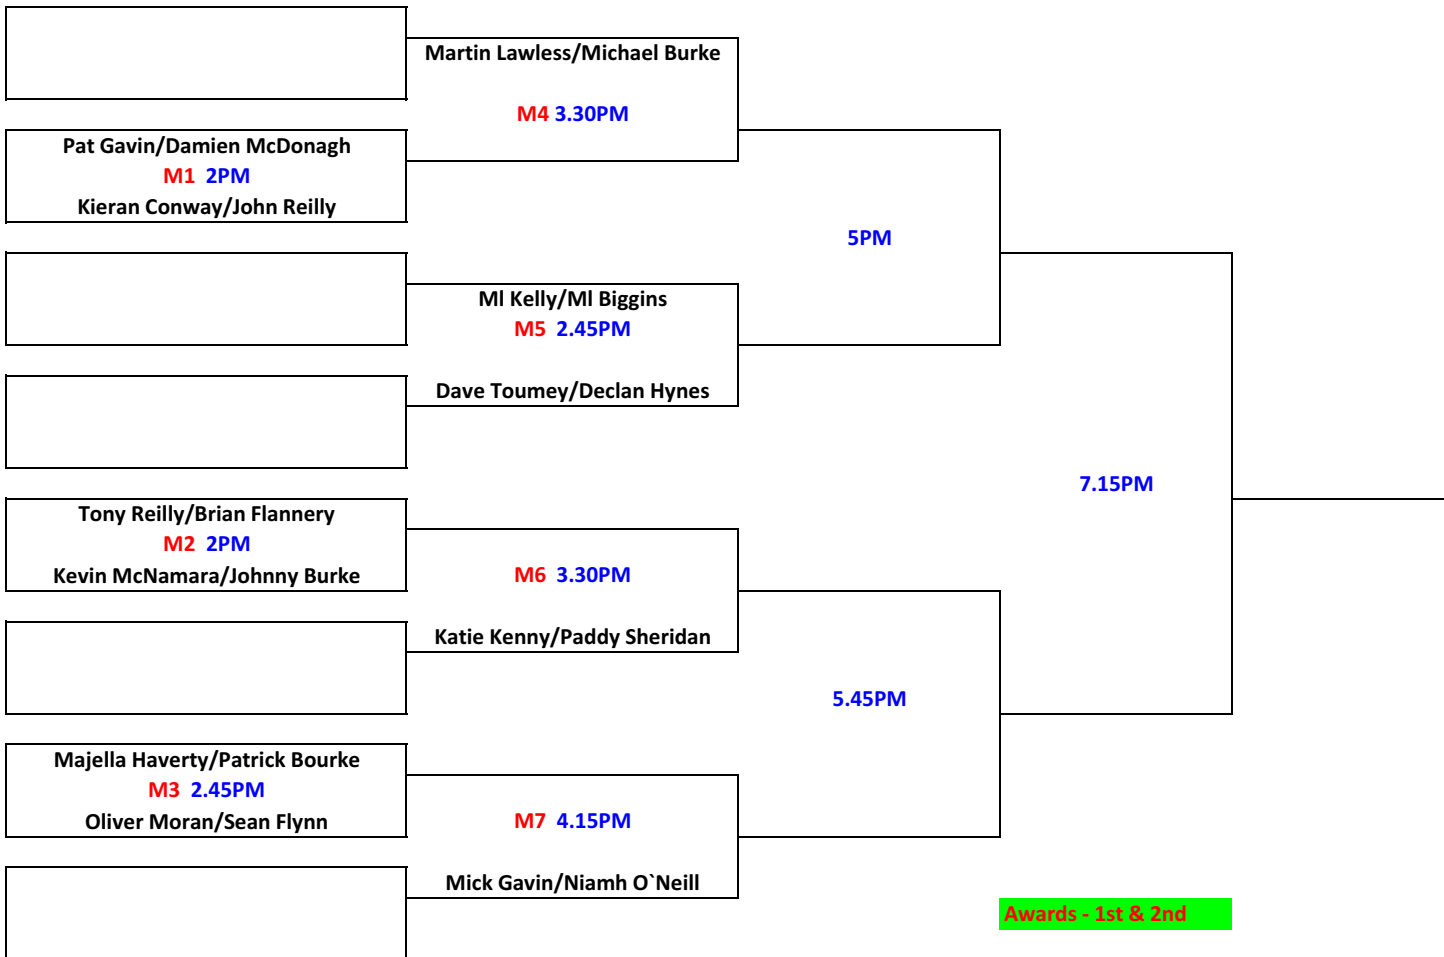

Castlebar Racquetball Club - New Years Doubles Competition

02/01/2012

Sponsors

MAYO  CRYSTAL

Lensed eyewear compulsory

Entry fee - 10 Eur

Matches

2 x 15 points t-b 11 points

GOLD DIVISION

Awards - 1st & 2nd

Losers go into a Plate Competition