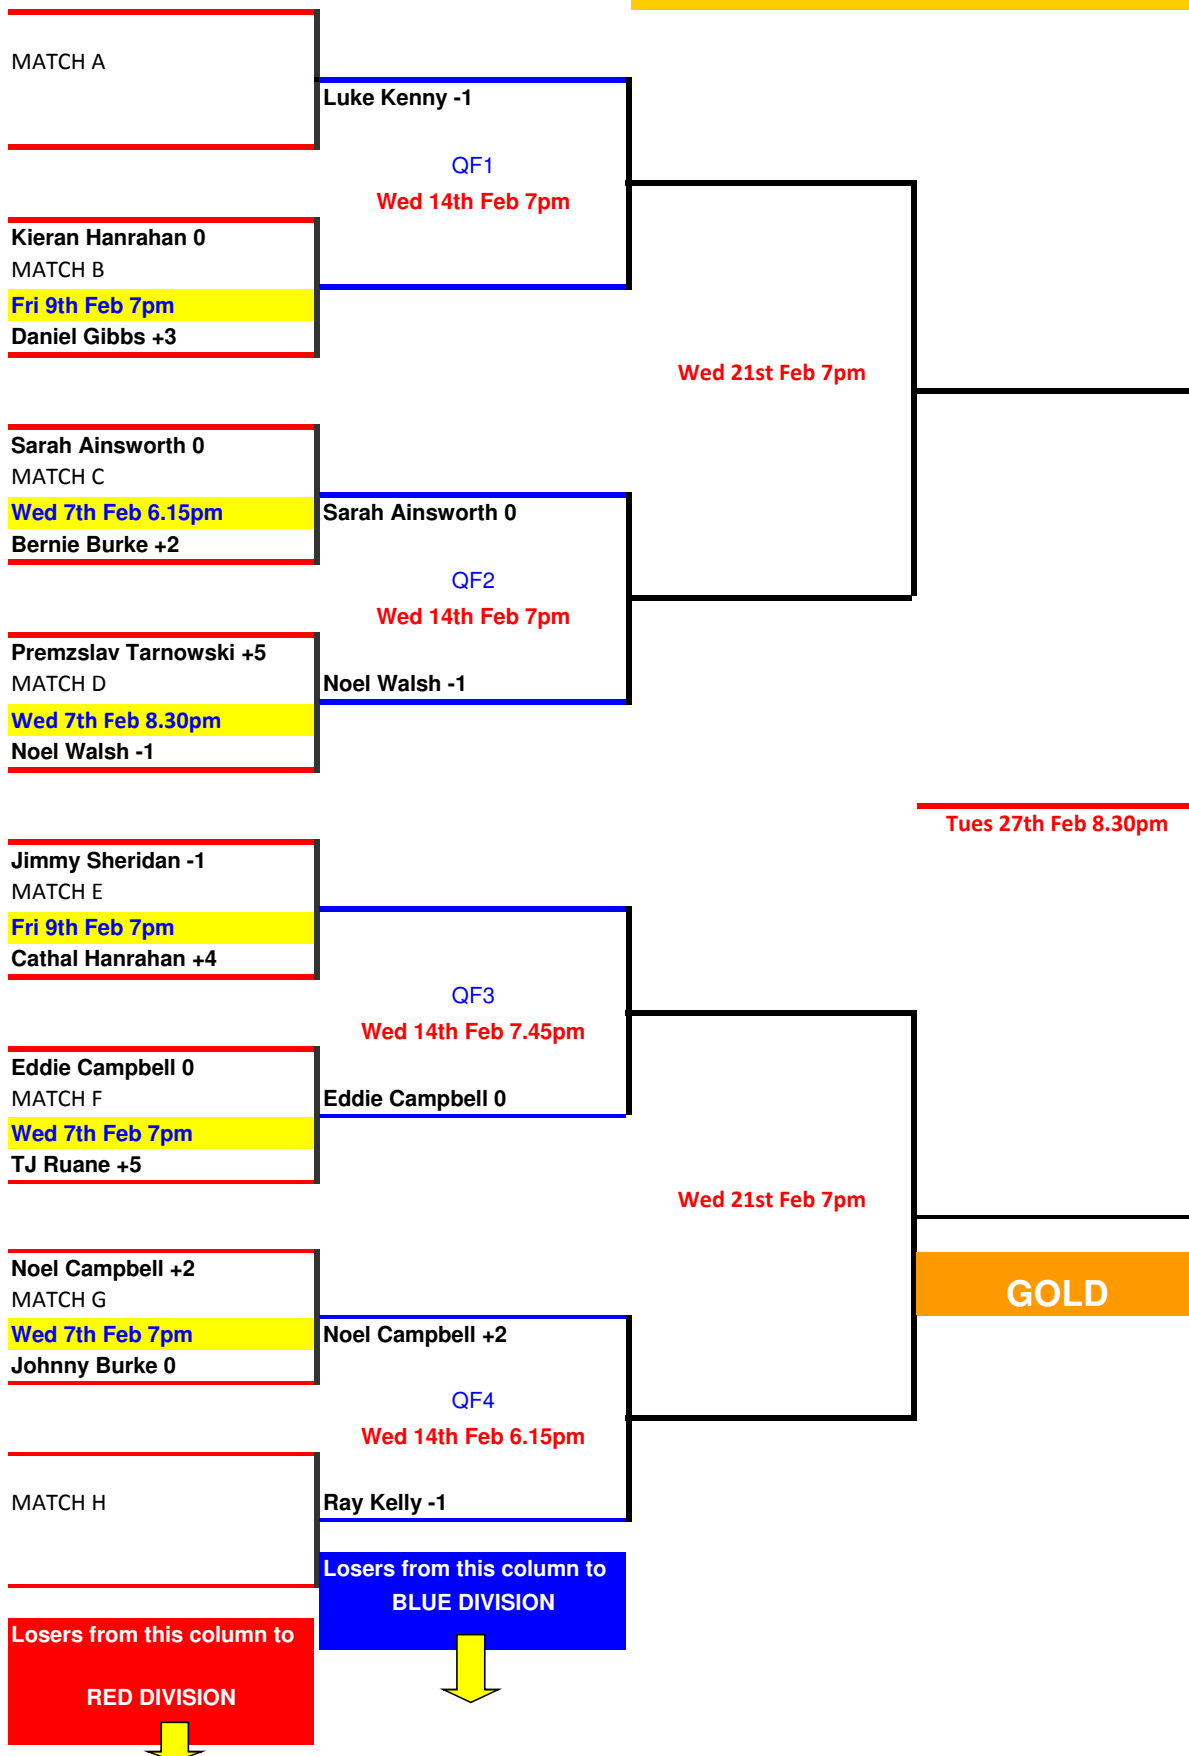

Castlebar Racquetball Club

Winter Double Eliminator 2018

**FIRST DIVISION
GOLD**

Castlebar Racquetball Club

Winter Double Eliminator 2018

First Div
RED

Loser of MATCH B

Tues 13th Feb 7pm

Loser of MATCH C

Loser of MATCH F

Terry O`Hara +4

Tues 13th Feb 7pm

Loser of MATCH G

Tues 27th Feb 8.30pm

Castlebar Racquetball Club

Winter Double Eliminator 2018

FIRST DIVISION BLUE

Castlebar Racquetball Club

Winter Double Eliminator 2018

**SECOND DIVISION
GOLD**

Castlebar Racquetball Club

Winter Double Eliminator 2018

SECOND DIVISION
RED

Castlebar Racquetball Club

Winter Double Eliminator 2018

SECOND DIVISION BLUE

Loser of QF1

Wed 21st Feb 7.45pm

SF1

Loser of QF2

Tues 27th Feb 7pm

Loser of QF3