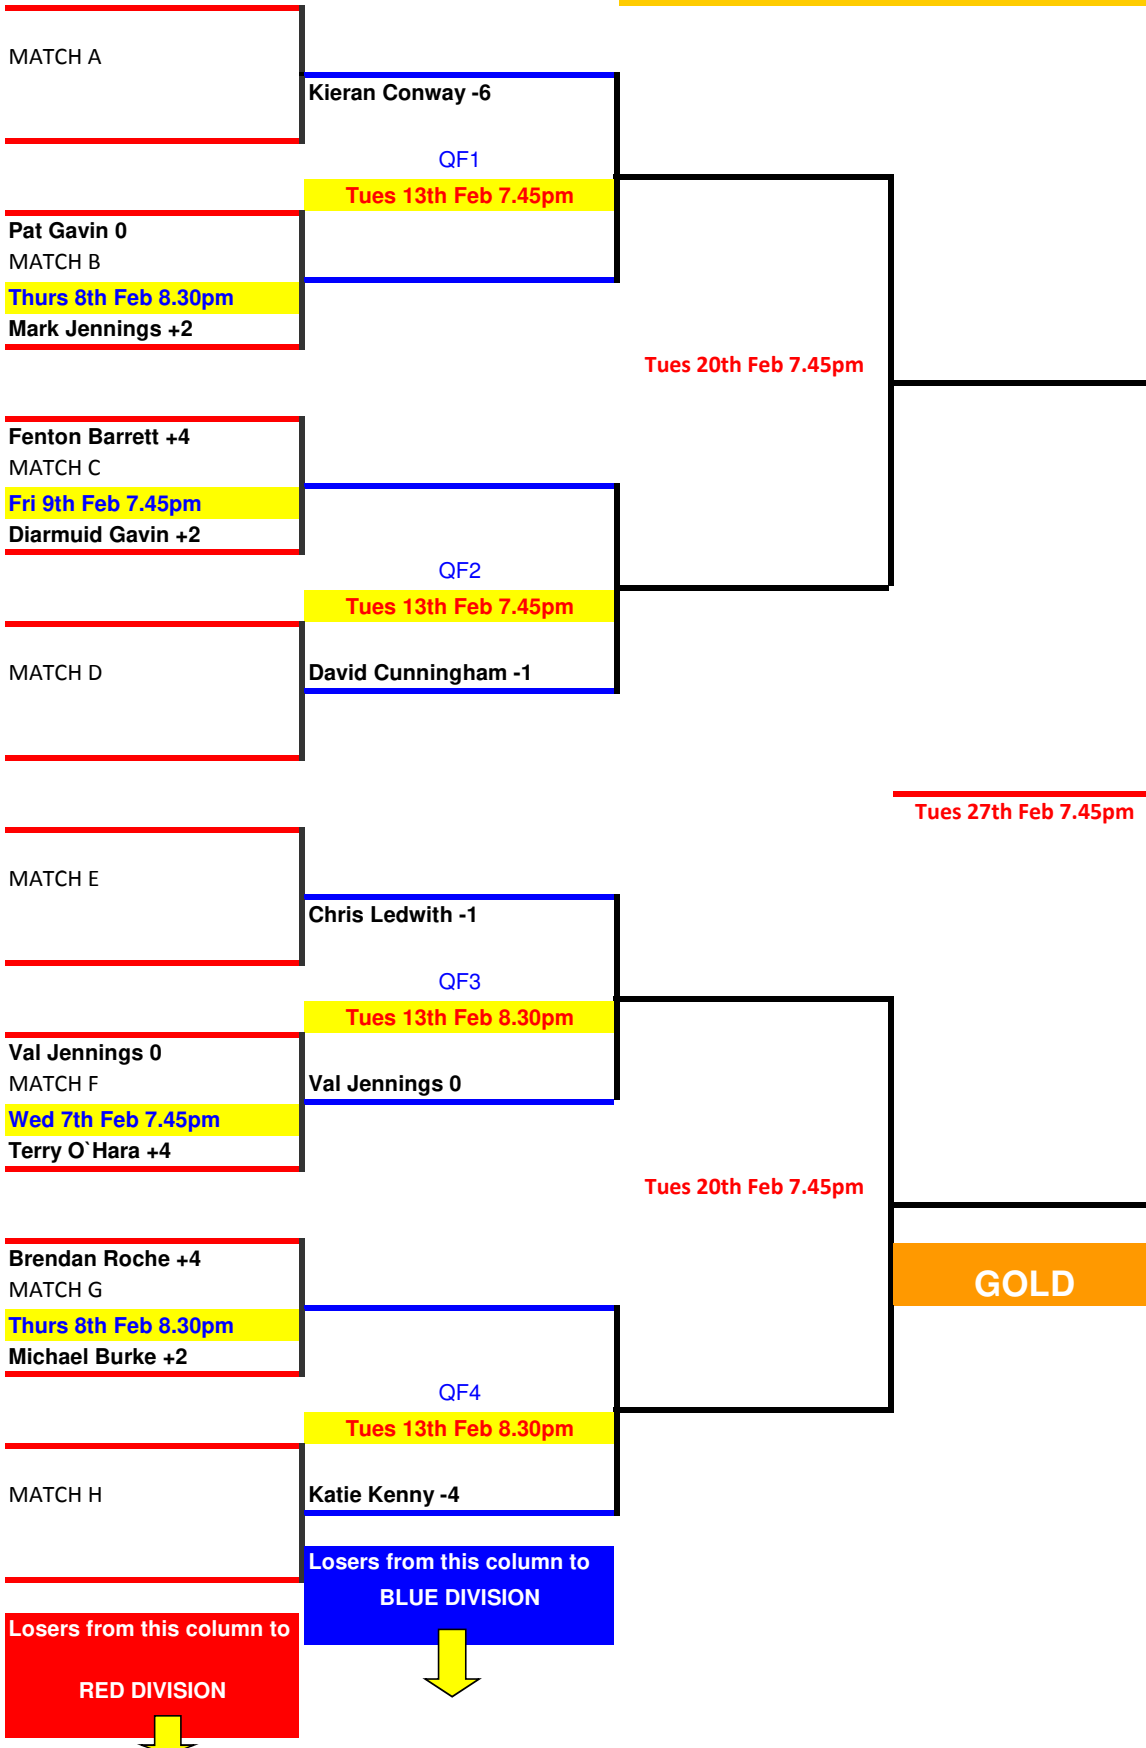

Castlebar Racquetball Club

Winter Double Eliminator 2018

**FIRST DIVISION
GOLD**

Castlebar Racquetball Club

Winter Double Eliminator 2018

First Div
RED

Loser of MATCH B

Tues 13th Feb 7pm

Loser of MATCH C

Loser of MATCH F

Terry O`Hara +4

Tues 13th Feb 7pm

Loser of MATCH G

Tues 27th Feb 8.30pm

Castlebar Racquetball Club

Winter Double Eliminator 2018

FIRST DIVISION BLUE

Castlebar Racquetball Club

Winter Double Eliminator 2018

**SECOND DIVISION
GOLD**

Castlebar Racquetball Club

Winter Double Eliminator 2018

SECOND DIVISION
RED

Castlebar Racquetball Club