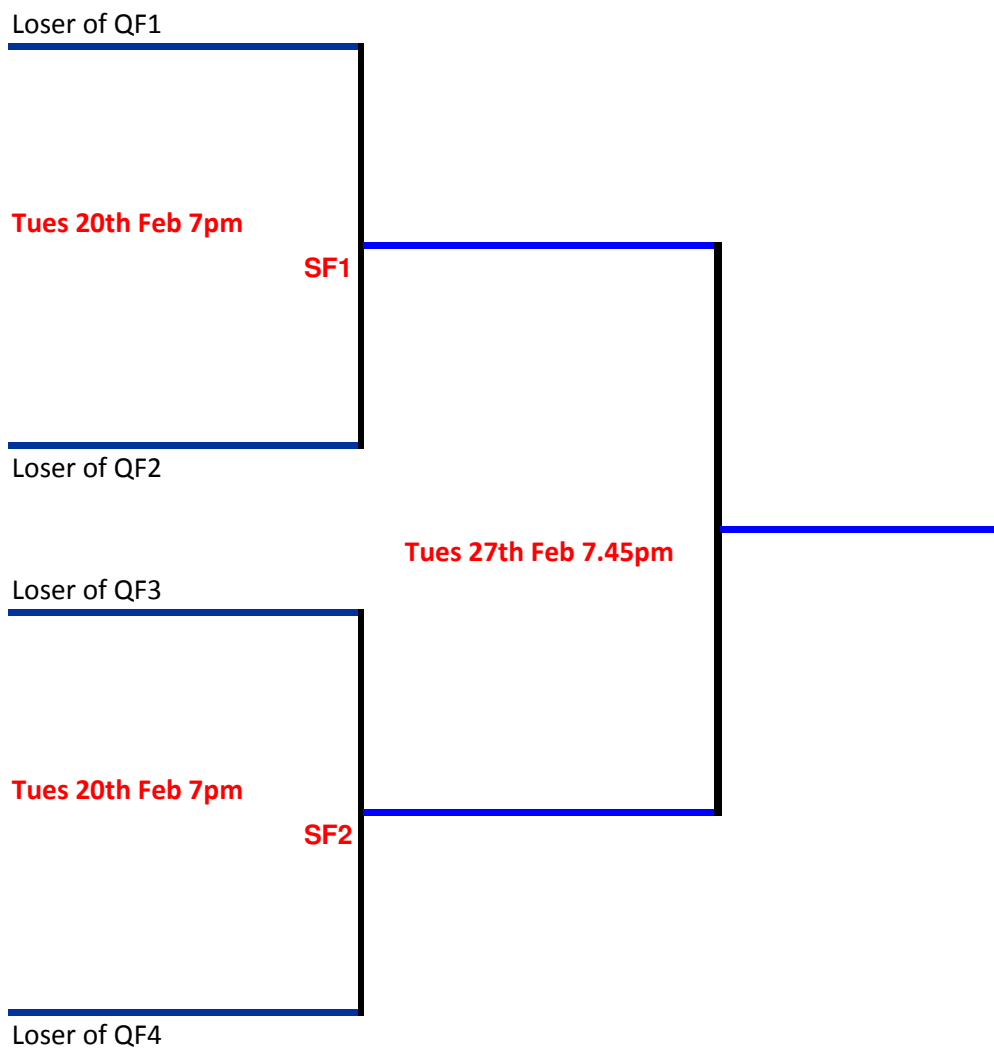

Castlebar Racquetball Club

Winter Double Eliminator 2018

**FIRST DIVISION
GOLD**

Castlebar Racquetball Club

Winter Double Eliminator 2018

First Div
RED

Loser of MATCH B

Tues 13th Feb 7pm

Loser of MATCH C

Loser of MATCH F

Terry O`Hara +4

Tues 13th Feb 7pm

Loser of MATCH G

Tues 27th Feb 8.30pm

Castlebar Racquetball Club

Winter Double Eliminator 2018

FIRST DIVISION BLUE

Castlebar Racquetball Club

Winter Double Eliminator 2018

**SECOND DIVISION
GOLD**

Castlebar Racquetball Club

Winter Double Eliminator 2018

SECOND DIVISION
RED

Castlebar Racquetball Club

Winter Double Eliminator 2018

SECOND DIVISION BLUE

Loser of QF1

Wed 21st Feb 7.45pm

SF1

Loser of QF2

Tues 27th Feb 7pm

Loser of QF3