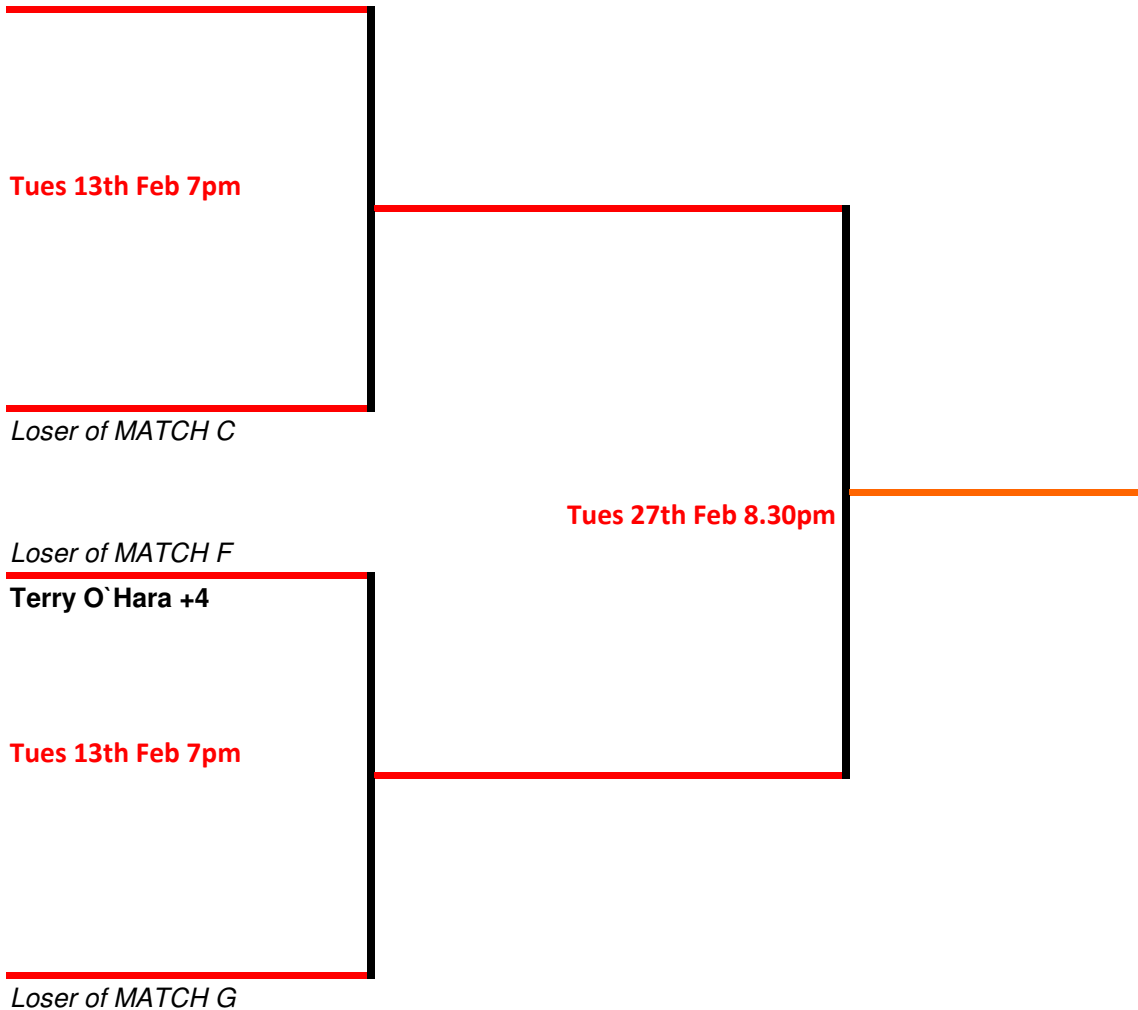

Castlebar Racquetball Club

Winter Double Eliminator 2018

**FIRST DIVISION
GOLD**

Castlebar Racquetball Club

Winter Double Eliminator 2018

First Div
RED

Loser of MATCH B

Tues 13th Feb 7pm

Loser of MATCH C

Loser of MATCH F

Terry O`Hara +4

Tues 13th Feb 7pm

Loser of MATCH G

Tues 27th Feb 8.30pm

Castlebar Racquetball Club

Winter Double Eliminator 2018

FIRST DIVISION BLUE

Castlebar Racquetball Club

Winter Double Eliminator 2018

**SECOND DIVISION
GOLD**

Castlebar Racquetball Club

Winter Double Eliminator 2018

SECOND DIVISION
RED

Castlebar Racquetball Club

Winter Double Eliminator 2018

SECOND DIVISION BLUE

Loser of QF1

Wed 21st Feb 7.45pm

SF1

Loser of QF2

Tues 27th Feb 7pm

Loser of QF3